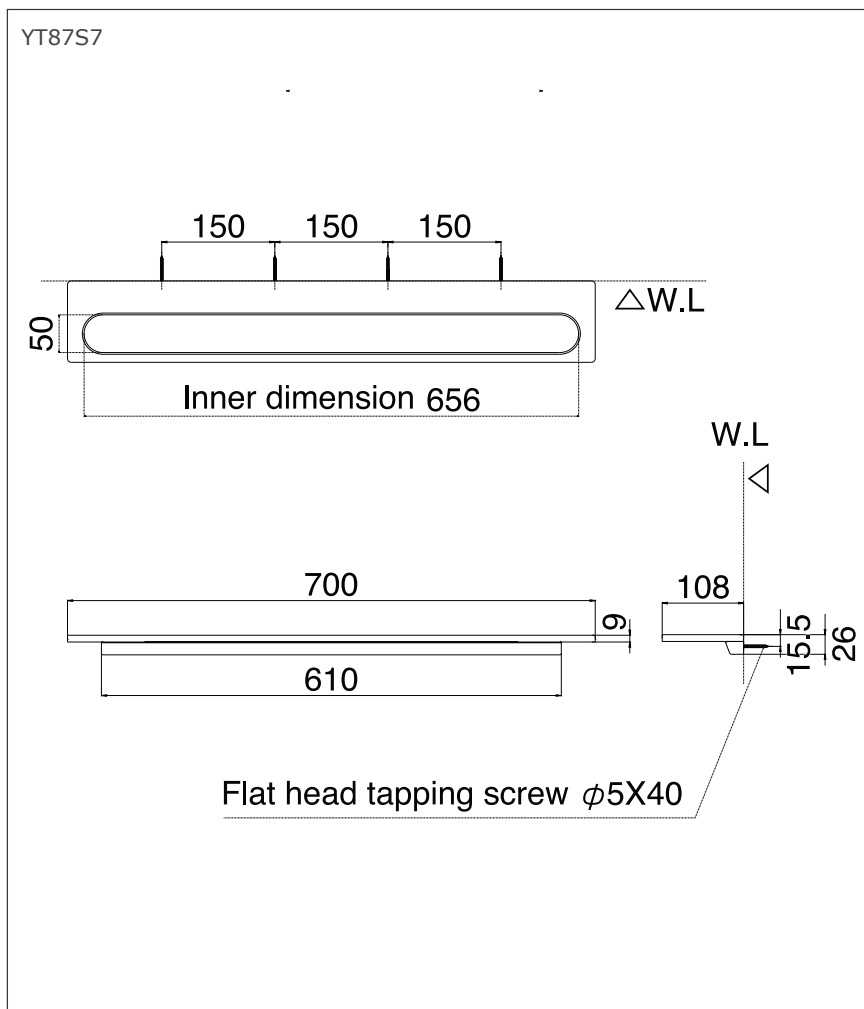

*NEOREST  
Towel Bar*

**F**eatures

- *Gorgeous and Generous design*
- *Easy to use and install*

**S**pecifications

*Dimension : 700W x 108D x 26H mm*

**P**arts Description

- **YT87S7**  
Towel Bar

*Please consult a TOTO representative for details*